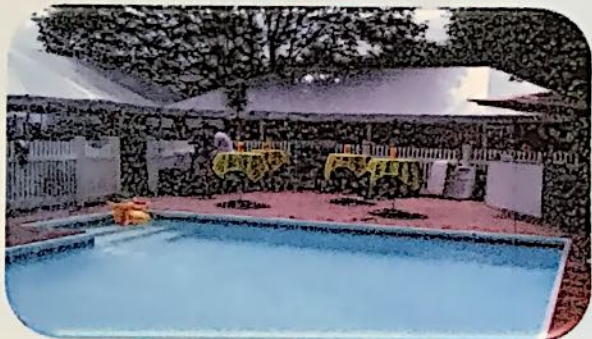

A & R Party Tent Rentals, Inc.

* PACKAGES DO NOT INCLUDE WALLS *

The linens included with the packages are 90" rounds, and 60" x 120" rectangular linens. No napkins included.

20 x 40 TENT PACKAGE

8 - 60" ROUND TABLES
80 - WHITE CHAIRS
2 - 8' BANQUET TABLES
LINENS * LIGHTS
FRAME TENT PKG:
$725.00

20 x 30 TENT PACKAGE

6 - 60" ROUND TABLES
60 - WHITE CHAIRS
2 - 8' BANQUET TABLES
LINENS * LIGHTS
FRAME TENT PKG:
$625.00

15 x 30 TENT PACKAGE

5 - 60" ROUND TABLES
50 - WHITE CHAIRS
2 - 6' BANQUET TABLES
LINENS * LIGHTS
FRAME TENT PKG:
$575.00

20 x 20 TENT PACKAGE

4 - 60" ROUND TABLES
40 - WHITE CHAIRS
2 - 8' BANQUET TABLES
LINENS * LIGHTS
FRAME TENT PKG:
$495.00

15 x 20 TENT PACKAGE

3 - 60" ROUND TABLES
30 - WHITE CHAIRS
1 - 8' BANQUET TABLE
LINENS * LIGHTS
FRAME TENT PKG:
$450.00

15 x 15 TENT PACKAGE

3 - 48" ROUND TABLES
24 - WHITE CHAIRS
1 - 6' BANQUET TABLES
LINENS * LIGHTS
FRAME TENT PKG:
$400.00

10 x 20 TENT PACKAGE

2 - 48" ROUND TABLES
16 - WHITE CHAIRS
1 - 6' BANQUET TABLES
FRAME TENT PKG:
$340.00

10 x 15 TENT PACKAGE

2 - 6' BANQUET TABLES
12 - WHITE CHAIRS
1 - 6'x18" BANQUET
FRAME TENT PKG:
$300.00

20 X 60 FRAME TENT: $999.99
20 X 40 FRAME TENT: $494.99
20 X 30 FRAME TENT: $374.99
15 X 30 FRAME TENT: $324.99
20 X 20 FRAME TENT: $274.99

15 X 20 FRAME TENT: $259.99
15 X 15 FRAME TENT: $239.99
10 X 20 FRAME TENT: $224.99
10 X 15 FRAME TENT: $209.99
10 X 10 FRAME TENT: $189.99

MARQUEE TENT WALKWAY/ 6x10' TO 40' : $174.99 - $399.99

FOR LARGER TENTS/PACKAGES, PLEASE CALL US

WEIGHTED TENTS ARE AN ADDED EXPENSE

631-433-9784