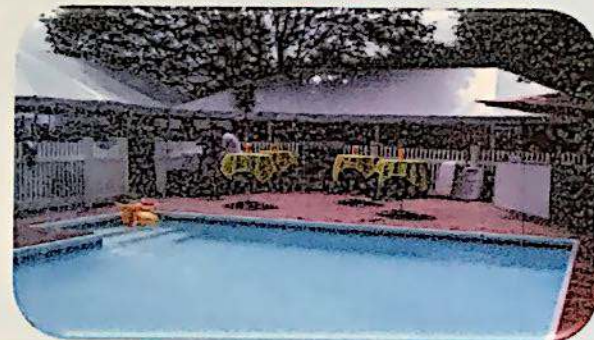

A & R Party Tent Rentals, Inc.

* PACKAGES DO NOT INCLUDE WALLS *

The linens included with the packages are 90" rounds, and 60" x 120" rectangular linens. No napkins included.

20 x 40 TENT PACKAGE

8 - 60" ROUND TABLES
80 - WHITE CHAIRS
2 - 8' BANQUET TABLES
LINENS * LIGHTS
FRAME TENT PKG:
$725.00

20 x 30 TENT PACKAGE

6 - 60" ROUND TABLES
60 - WHITE CHAIRS
2 - 8' BANQUET TABLES
LINENS * LIGHTS
FRAME TENT PKG:
$625.00

15 x 30 TENT PACKAGE

5 - 60" ROUND TABLES
50 - WHITE CHAIRS
2 - 6' BANQUET TABLES
LINENS * LIGHTS
FRAME TENT PKG:
$575.00

20 x 20 TENT PACKAGE

4 - 60" ROUND TABLES
40 - WHITE CHAIRS
2 - 8' BANQUET TABLES
LINENS * LIGHTS
FRAME TENT PKG:
$495.00

15 x 20 TENT PACKAGE

3 - 60" ROUND TABLES
30 - WHITE CHAIRS
1 - 8' BANQUET TABLE
LINENS * LIGHTS
FRAME TENT PKG:
$450.00

15 x 15 TENT PACKAGE

3 - 48" ROUND TABLES
24 - WHITE CHAIRS
1 - 6' BANQUET TABLES
LINENS * LIGHTS
FRAME TENT PKG:
$400.00

10 x 20 TENT PACKAGE

2 - 48" ROUND TABLES
16 - WHITE CHAIRS
1 - 6' BANQUET TABLES
FRAME TENT PKG:
$340.00

10 x 15 TENT PACKAGE

2 - 6' BANQUET TABLES
12 - WHITE CHAIRS
1 - 6'x18" BANQUET
FRAME TENT PKG:
$300.00

20 X 60 FRAME TENT: $999.99
20 X 40 FRAME TENT: $494.99
20 X 30 FRAME TENT: $374.99
15 X 30 FRAME TENT: $324.99
20 X 20 FRAME TENT: $274.99

15 X 20 FRAME TENT: $259.99
15 X 15 FRAME TENT: $239.99
10 X 20 FRAME TENT: $224.99
10 X 15 FRAME TENT: $209.99
10 X 10 FRAME TENT: $189.99

MARQUEE TENT WALKWAY/ 6x10' TO 40' : $174.99 - $399.99

FOR LARGER TENTS/PACKAGES, PLEASE CALL US

631-433-9784